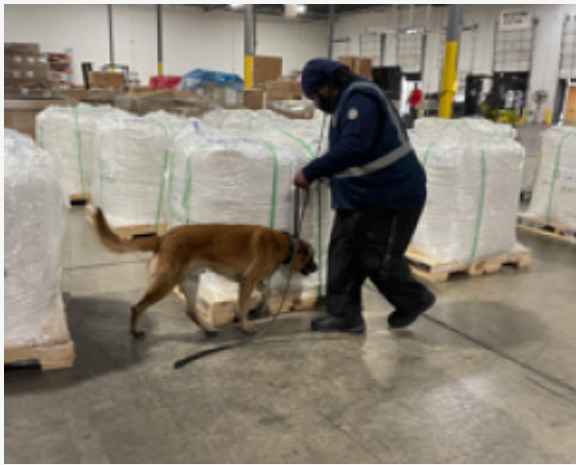

DAILY LINEHAUL SERVICES

WE ARE

- U.S. Customs Bonded
- TSA Approved
- Hazmat Certified
- Good Distribution Practices Certified
- Certified Cargo Screening Facility (CCSF)

K9 AND ETD SCREENING

WE OFFER

- 24 HR Daily Linehaul Service ORD/MIA/ORD
- Team Drivers
- Temperature Controlled Transport
- Airport Transfers + Pickup & Delivery
- Import/Export Consolidation Build-up & Breakdown
- General Warehouse and Distribution Services